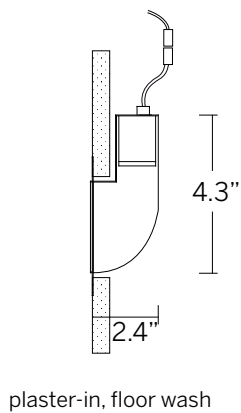

60 Square Ceiling / Floor Wash

Specifications

Recessed Plaster Trim

Recessed Bezel Trim

Recessed Plaster Trim (RPT)

Recessed Bezel Trim (RBT)

Ordering Information					
WG-60SCFW		L			W
Model	Fixation	Power ¹	CRI/CCT ²	Driver ³	Finish
WG-60SCFW	RPT RBT	L	827 830 835 840 927 930 935 940	X SW D010 DALI LE	W (std)

60 Square Ceiling / Floor Wash

Dimensions

whitegoods

cut-out dimensions 2 3/4" (70mm) x 2 3/4" (70mm)

¹Connectors included. Class II low voltage wire supplied by others. See power supply page for details.