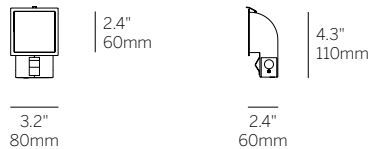

60 Square Ceiling / Floor Wash

Specifications

Recessed Plaster Trim

Recessed Bezel Trim

Recessed Plaster Trim (RPT)

Recessed Bezel Trim (RBT)

Ordering Information					
WG-60SCFW		L			W
Model	Fixation	Power ¹	CRI/CCT ²	Driver ³	Finish
WG-60SCFW	RPT RBT	L	827 830 835 840 927 930 935 940	X SW D010 DALI LE	W (std)

Luminaire

- Bezel Trim or Plaster Trim 2.4" (60mm) ceiling or floor washer for drywall.
- Installation from room side of the wall for remodel or new construction.
- 'Easy click' tool free installation of diecast aluminum lamp insert module.
- Heavy gauge steel trim housing.

60 Square Ceiling / Floor Wash

Dimensions

whitegoods

cut-out dimensions 2 3/4" (70mm) x 2 3/4" (70mm)

¹Connectors included. Class II low voltage wire supplied by others. See power supply page for details.