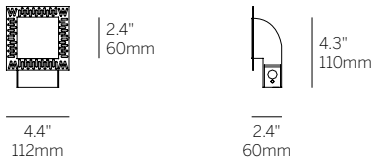

60 Square Ceiling / Floor Wash

Specifications

Recessed Plaster Trim

Recessed Bezel Trim

Recessed Plaster Trim (RPT)

Recessed Bezel Trim (RBT)

Ordering Information					
WG-60SCFW		L			W
Model	Fixation	Power ¹	CRI/CCT ²	Driver ³	Finish
WG-60SCFW	RPT RBT	L	827 830 835 840 927 930 935 940	X SW D010 DALI LE	W (std)

Luminaire

- Bezel Trim or Plaster Trim 2.4" (60mm) ceiling or floor washer for drywall.
- Installation from room side of the wall for remodel or new construction.
- 'Easy click' tool free installation of diecast aluminum lamp insert module.
- Heavy gauge steel trim housing.

60 Square Ceiling / Floor Wash

Dimensions

whitegoods

cut-out dimensions 2 3/4" (70mm) x 2 3/4" (70mm)

¹Connectors included. Class II low voltage wire supplied by others. See power supply page for details.