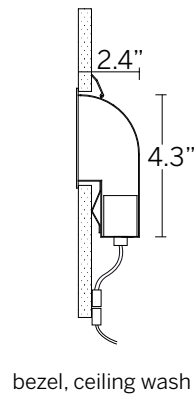

60 Square Ceiling / Floor Wash

Specifications

Recessed Plaster Trim

Recessed Bezel Trim

Recessed Plaster Trim (RPT)

Recessed Bezel Trim (RBT)

Ordering Information					
WG-60SCFW		L			W
Model	Fixation	Power ¹	CRI/CCT ²	Driver ³	Finish
WG-60SCFW	RPT RBT	L	827 830 835 840 927 930 935 940	X SW D010 DALI LE	W (std)

60 Square Ceiling / Floor Wash

Dimensions

whitegoods

cut-out dimensions 2 3/4" (70mm) x 2 3/4" (70mm)

¹Connectors included. Class II low voltage wire supplied by others. See power supply page for details.