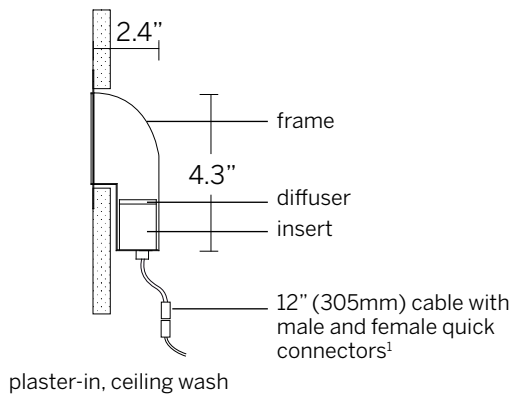

60 Square Ceiling / Floor Wash

Dimensions

whitegoods

cut-out dimensions 2 3/4" (70mm) x 2 3/4" (70mm)

¹Connectors included. Class II low voltage wire supplied by others. See power supply page for details.