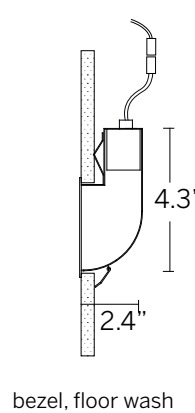

60 Square Ceiling / Floor Wash

Specifications

Recessed Plaster Trim

Recessed Bezel Trim

Recessed Plaster Trim (RPT)

Recessed Bezel Trim (RBT)

Ordering Information					
WG-60SCFW		L			W
Model	Fixation	Power ¹	CRI/CCT ²	Driver ³	Finish
WG-60SCFW	RPT RBT	L	827 830 835 840 927 930 935 940	X SW D010 DALI LE	W (std)

¹ Other lumen packages available, consult factory.

² See IES files for delivered lumens.

³ Wattage shown does not include power supplies/drivers. System wattage adds 10-20%.

⁴ See power supply page for details.

60 Square Ceiling / Floor Wash

Dimensions

whitegoods

cut-out dimensions 2 3/4" (70mm) x 2 3/4" (70mm)

¹Connectors included. Class II low voltage wire supplied by others. See power supply page for details.