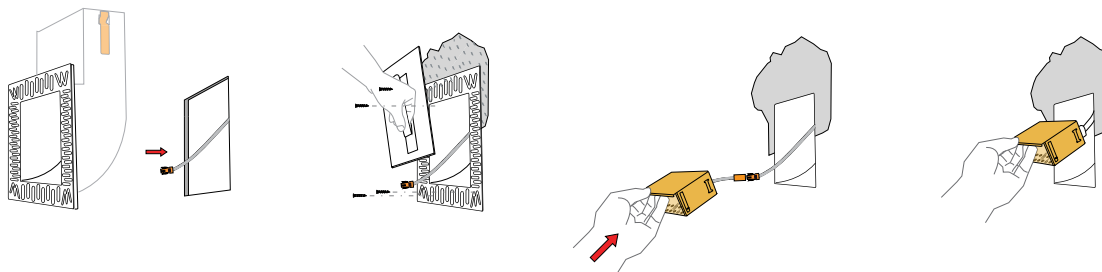

Plaster-in instructions